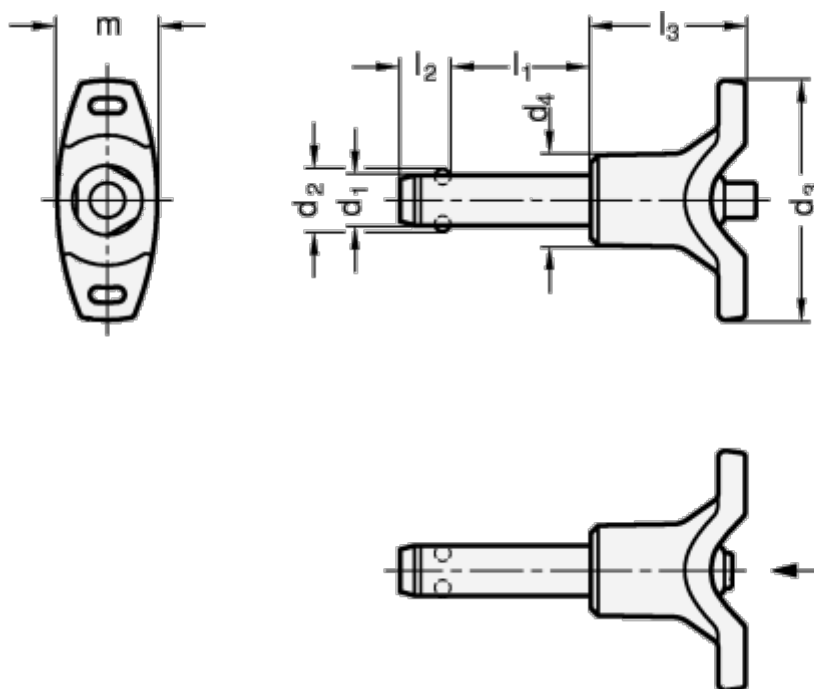

Article number: 201138625

Description: E+G stainless steel-ball lock pin  
GN 113.8-6-25

## Measures

d1 = 6  
d2 = 7.0  
d3 = 40  
d4 = 13.5  
l1 = 25  
l2 = 7.1  
l3 = 25.0  
m = 15.5

Resilience (N) = 35